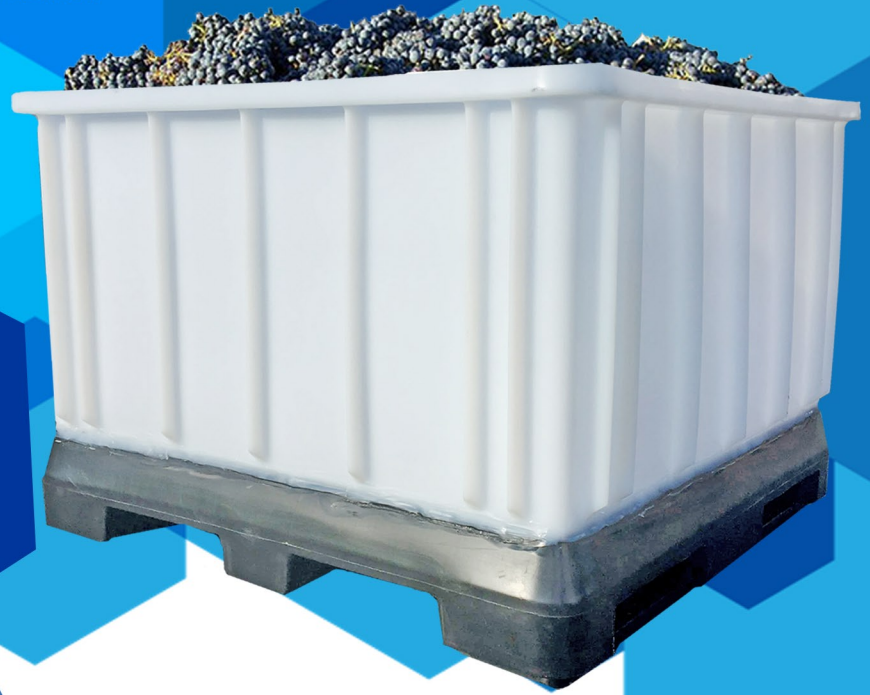

# Indac BIG Bins

Two tough bins for any environment. If it's volume you're after, then the 720 Litre Pallet bin is for you. This great design allows for replacement of the bin's base in case of accidental forklift damage. Our FT680 is making an impact in the Viticulture market. Originally designed as an Insulated Bin for the fishing industry, this bin is also available un-insulated offering an exceptionally tough bin able to handle the knocks and bangs associated with heavy work usage.

Both bins are fork liftable and accessible from all sides. FDA approved Materials, UV resistant.

**Pallet bin** 1130 x 1130 x 805mm high  
720 litre capacity, white with black base

**FT680** 1240 x 1040 x 750mm high  
680 litre capacity, pale blue.

**INDAC**  
INNOVATIVE DESIGN AND CONSTRUCTION

FREEPHONE

0800 803 888

[www.indac.nz](http://www.indac.nz)

Email [info@indac.co.nz](mailto:info@indac.co.nz)

Product name: Pallet Bin 720 Litre Complete

Product code: BPB720 + BPBL720