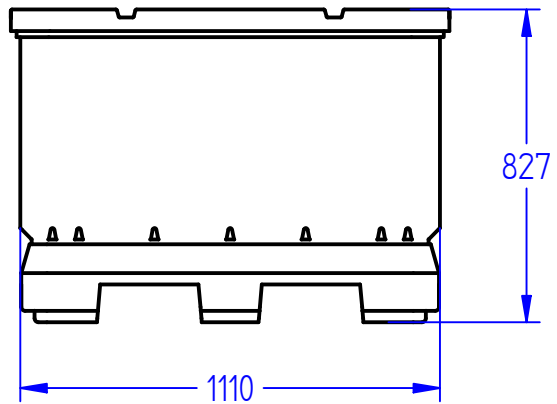

Product name: Pallet Bin 720 Litre Complete

Product code: BPB720 + BPBL720

COPYRIGHT RESERVED

All dimensions and weights are nominal

FILE NAME: Pallet Bin 720 Litre Complete.dft

Box 378
26 Stuart Street
Blenheim, 7201

Phone: +64 3 578 3034
www.indac.co.nz
www.plasticproducts.co.nz