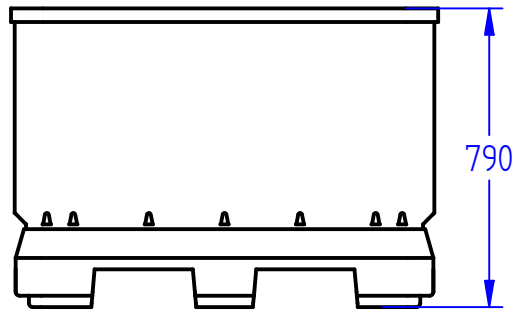

Product name: Pallet Bin 720 Litre

Product code: BPB720

COPYRIGHT RESERVED

All dimensions and weights are nominal

FILE NAME: Pallet Bin 720 Litre.dft

INDAC
INNOVATIVE DESIGN AND CONSTRUCTION

Box 378
26 Stuart Street
Blenheim, 7201

Phone: +64 3 578 3034
www.indac.co.nz
www.plasticproducts.co.nz