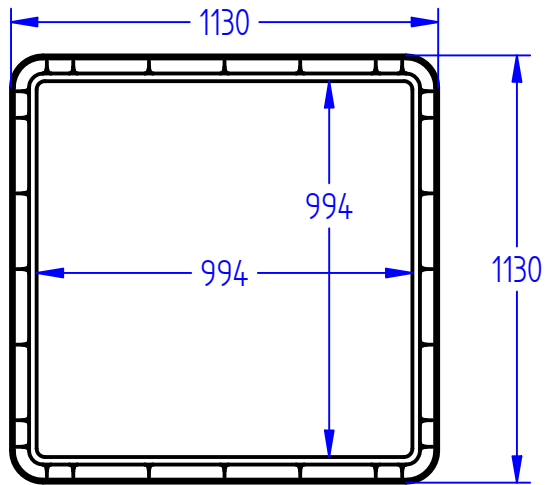

Both bins are fork liftable and accessible from all sides. FDA approved Materials, UV resistant.

**Pallet bin** 1130 x 1130 x 805mm high  
720 litre capacity, white with black base

**FT680** 1240 x 1040 x 750mm high  
680 litre capacity, pale blue.

COPYRIGHT RESERVED

All dimensions and weights are nominal

FILE NAME: Pallet Bin 720 Litre Complete.dft

Box 378  
26 Stuart Street  
Blenheim, 7201

Phone: +64 3 578 3034  
[www.indac.co.nz](http://www.indac.co.nz)  
[www.plasticproducts.co.nz](http://www.plasticproducts.co.nz)

Product name: Pallet Bin 720 Litre

Product code: BPB720

COPYRIGHT RESERVED

All dimensions and weights are nominal

FILE NAME: Pallet Bin 720 Litre.dft

**INDAC**  
INNOVATIVE DESIGN AND CONSTRUCTION

Box 378  
26 Stuart Street  
Blenheim, 7201