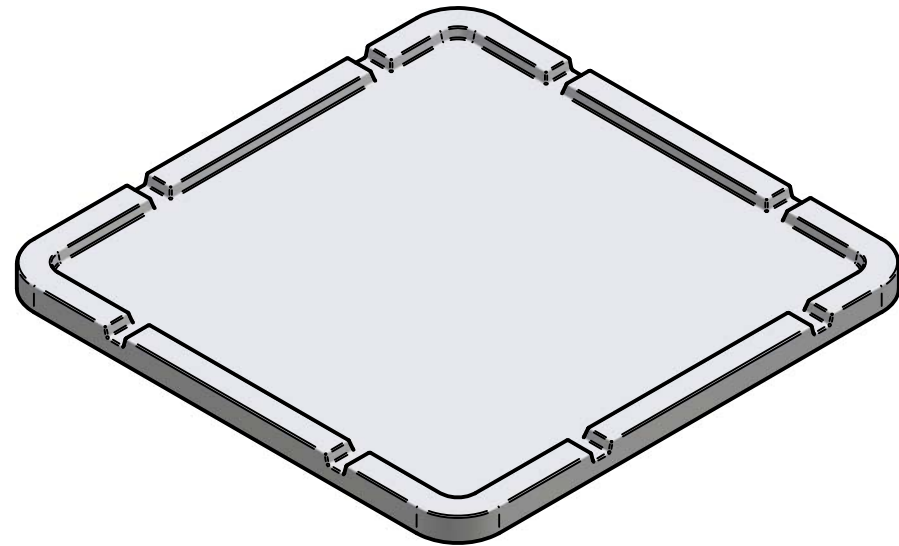

# Indac BIG Bins

Two tough bins for any environment. If it's volume you're after, then the 720 Litre Pallet bin is for you. This great design allows for replacement of the bin's base in case of accidental forklift damage. Our FT680 is making an impact in the Viticulture market. Originally designed as an Insulated Bin for the fishing industry, this bin is also available un-insulated offering an exceptionally tough bin able to handle the knocks and bangs associated with heavy work usage.

Both bins are fork liftable and accessible from all sides. FDA approved Materials, UV resistant.

**Pallet bin** 1130 x 1130 x 805mm high  
720 litre capacity, white with black base

**FT680** 1240 x 1040 x 750mm high  
680 litre capacity, pale blue.

Product name: Pallet Bin 720 Litre

Product code: BPB720

COPYRIGHT RESERVED

All dimensions and weights are nominal

FILE NAME: Pallet Bin 720 Litre.dft

**INDAC**  
INNOVATIVE DESIGN AND CONSTRUCTION

Box 378  
26 Stuart Street  
Blenheim, 7201

Phone: +64 3 578 3034  
www.indac.co.nz  
www.plasticproducts.co.nz

Product name: Pallet Bin 720 Litre Lid

Product code: BPBL720

COPYRIGHT RESERVED

All dimensions and weights are nominal

FILE NAME: Pallet Bin 720 Litre Lid.dft