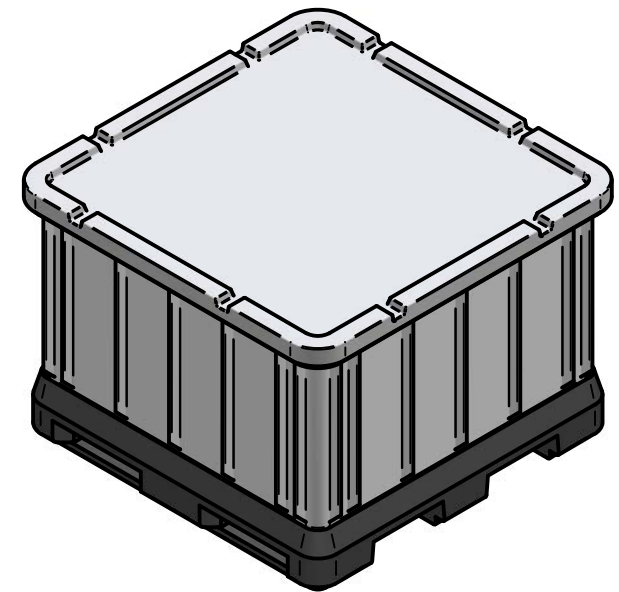

# Indac BIG Bins

Two tough bins for any environment. If it's volume you're after, then the 720 Litre Pallet bin is for you. This great design allows for replacement of the bin's base in case of accidental forklift damage. Our FT680 is making an impact in the Viticulture market. Originally designed as an Insulated Bin for the fishing industry, this bin is also available un-insulated offering an exceptionally tough bin able to handle the knocks and bangs associated with heavy work usage.

Both bins are fork liftable and accessible from all sides. FDA approved Materials, UV resistant.

**Pallet bin** 1130 x 1130 x 805mm high  
720 litre capacity, white with black base

**FT680** 1240 x 1040 x 750mm high  
680 litre capacity, pale blue.

**INDAC**  
INNOVATIVE DESIGN AND CONSTRUCTION

FREEPHONE

0800 803 888

[www.indac.nz](http://www.indac.nz)

Email [info@indac.co.nz](mailto:info@indac.co.nz)

Product name: Pallet Bin 720 Litre Complete

Product code: BPB720 + BPBL720

Product name: Pallet Bin 720 Litre

Product code: BPB720

COPYRIGHT RESERVED

All dimensions and weights are nominal

FILE NAME: Pallet Bin 720 Litre.dft

**INDAC**  
INNOVATIVE DESIGN AND CONSTRUCTION

Box 378  
26 Stuart Street  
Blenheim, 7201