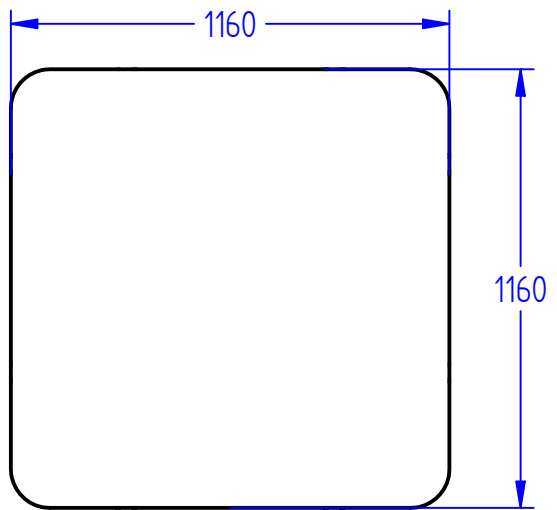

Product name: Pallet Bin 720 Litre Complete

Product code: BPB720 + BPBL720

COPYRIGHT RESERVED

All dimensions and weights are nominal

FILE NAME: Pallet Bin 720 Litre Complete.dft

Box 378
26 Stuart Street
Blenheim, 7201

Phone: +64 3 578 3034
www.indac.co.nz
www.plasticproducts.co.nz