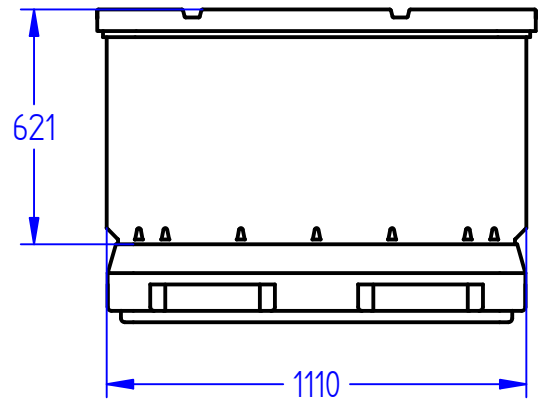

Product name: Pallet Bin 720 Litre Complete

Product code: BPB720 + BPBL720

COPYRIGHT RESERVED

All dimensions and weights are nominal

FILE NAME: Pallet Bin 720 Litre Complete.dft

Box 378
26 Stuart Street
Blenheim, 7201

Phone: +64 3 578 3034
www.indac.co.nz
www.plasticproducts.co.nz