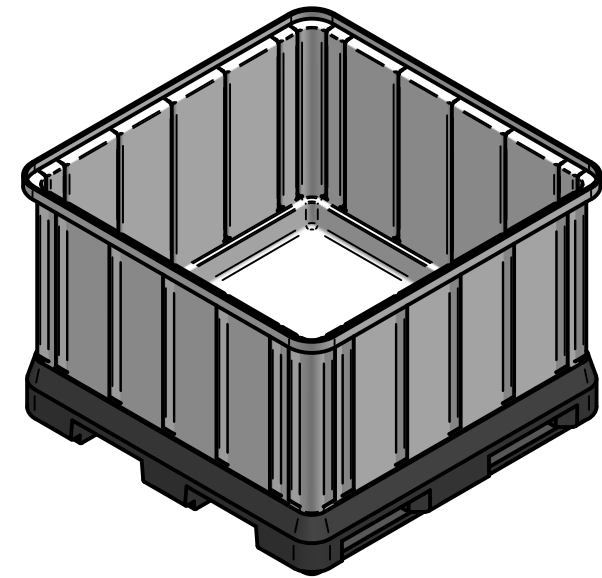

# Indac BIG Bins

Two tough bins for any environment. If it's volume you're after, then the 720 Litre Pallet bin is for you. This great design allows for replacement of the bin's base in case of accidental forklift damage. Our FT680 is making an impact in the Viticulture market. Originally designed as an Insulated Bin for the fishing industry, this bin is also available un-insulated offering an exceptionally tough bin able to handle the knocks and bangs associated with heavy work usage.

Both bins are fork liftable and accessible from all sides. FDA approved Materials, UV resistant.

**Pallet bin** 1130 x 1130 x 805mm high  
720 litre capacity, white with black base

**FT680** 1240 x 1040 x 750mm high  
680 litre capacity, pale blue.

COPYRIGHT RESERVED

All dimensions and weights are nominal

FILE NAME: Pallet Bin 720 Litre Complete.dft

Box 378  
26 Stuart Street  
Blenheim, 7201

Phone: +64 3 578 3034  
[www.indac.co.nz](http://www.indac.co.nz)  
[www.plasticproducts.co.nz](http://www.plasticproducts.co.nz)

Product name: Pallet Bin 720 Litre

Product code: BPB720

COPYRIGHT RESERVED

All dimensions and weights are nominal

FILE NAME: Pallet Bin 720 Litre.dft

**INDAC**  
INNOVATIVE DESIGN AND CONSTRUCTION

Box 378  
26 Stuart Street  
Blenheim, 7201