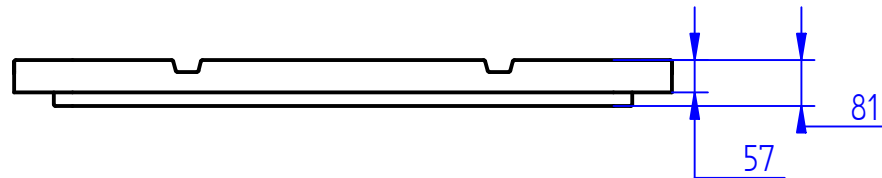

Product name: Pallet Bin 720 Litre Lid

Product code: BPBL720

COPYRIGHT RESERVED

All dimensions and weights are nominal

FILE NAME: Pallet Bin 720 Litre Lid.dft

INDAC
INNOVATIVE DESIGN AND CONSTRUCTION

Box 378
26 Stuart Street
Blenheim, 7201

Phone: +64 3 578 3034
www.indac.co.nz
www.plasticproducts.co.nz