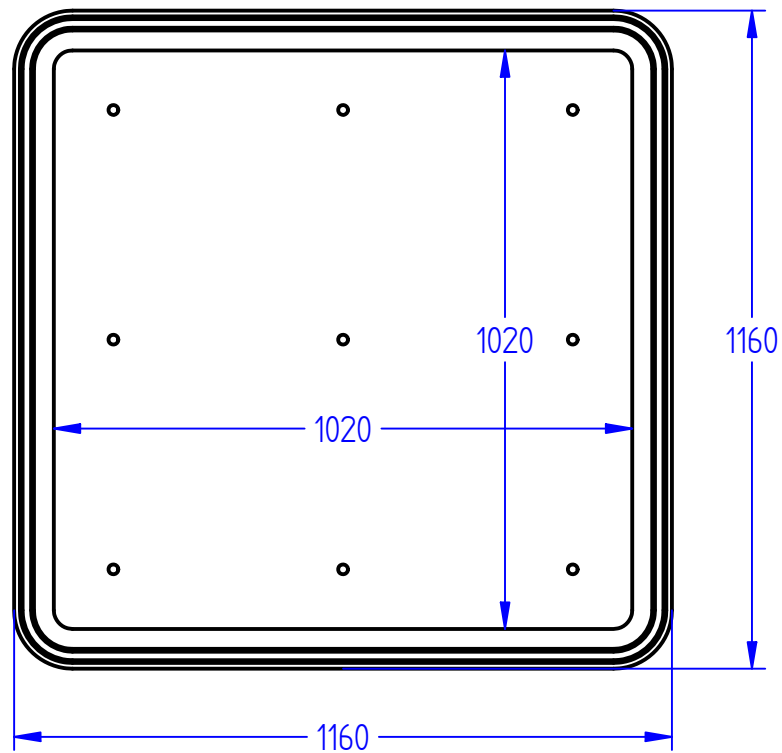

Both bins are fork liftable and accessible from all sides. FDA approved Materials, UV resistant.

**Pallet bin** 1130 x 1130 x 805mm high  
720 litre capacity, white with black base

**FT680** 1240 x 1040 x 750mm high  
680 litre capacity, pale blue.

Product name: Pallet Bin 720 Litre

Product code: BPB720

COPYRIGHT RESERVED

All dimensions and weights are nominal

FILE NAME: Pallet Bin 720 Litre.dft

**INDAC**  
INNOVATIVE DESIGN AND CONSTRUCTION

Box 378  
26 Stuart Street  
Blenheim, 7201

Phone: +64 3 578 3034  
www.indac.co.nz  
www.plasticproducts.co.nz

Product name: Pallet Bin 720 Litre Lid

Product code: BPBL720

COPYRIGHT RESERVED

All dimensions and weights are nominal

FILE NAME: Pallet Bin 720 Litre Lid.dft