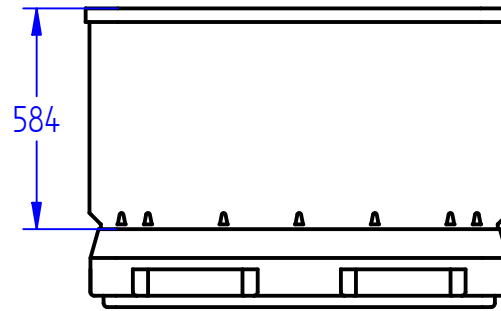

Product name: Pallet Bin 720 Litre

Product code: BPB720

COPYRIGHT RESERVED

All dimensions and weights are nominal

FILE NAME: Pallet Bin 720 Litre.dft

INDAC
INNOVATIVE DESIGN AND CONSTRUCTION

Box 378
26 Stuart Street
Blenheim, 7201

Phone: +64 3 578 3034
www.indac.co.nz
www.plasticproducts.co.nz